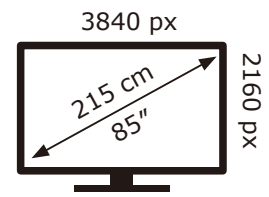

PHILIPS 85PML9009/12

154 kWh/1000h

ABCDEF**G**
HDR
387 kWh/1000h

2019/2013

PHILIPS 85PML9009/12

154 kWh/1000h

ABCDEF**G**
HDR
387 kWh/1000h

2019/2013