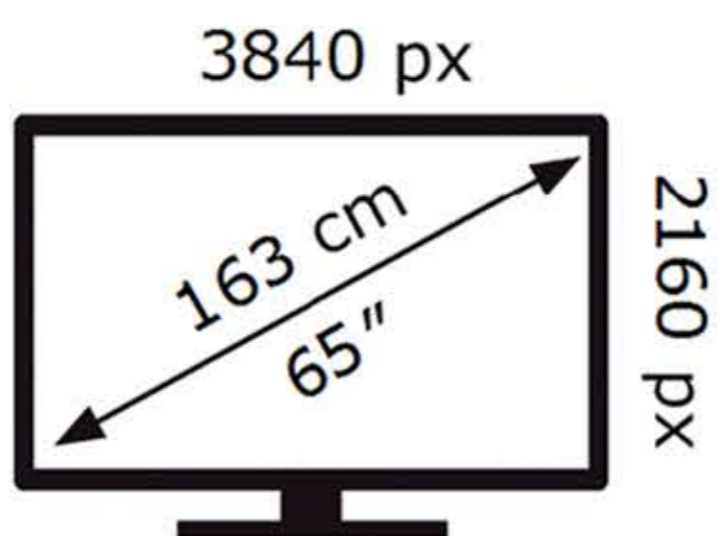

ENERG

SAMSUNG

QE65S93DAT

90 kWh/1000h

ABCDEF **G**

HDR

149 kWh/1000h

2019/2013