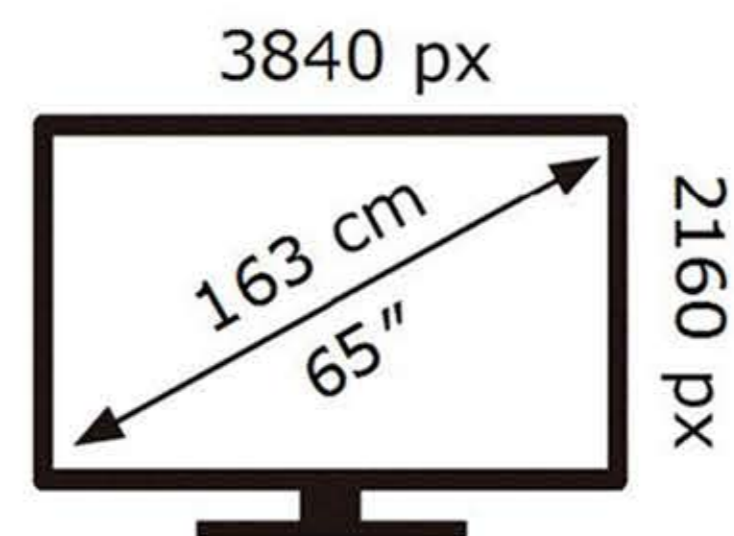

ENERG

SAMSUNG

QE65S93DAT

90 kWh/1000h

ABCDEF **G**

HDR

149 kWh/1000h

2019/2013