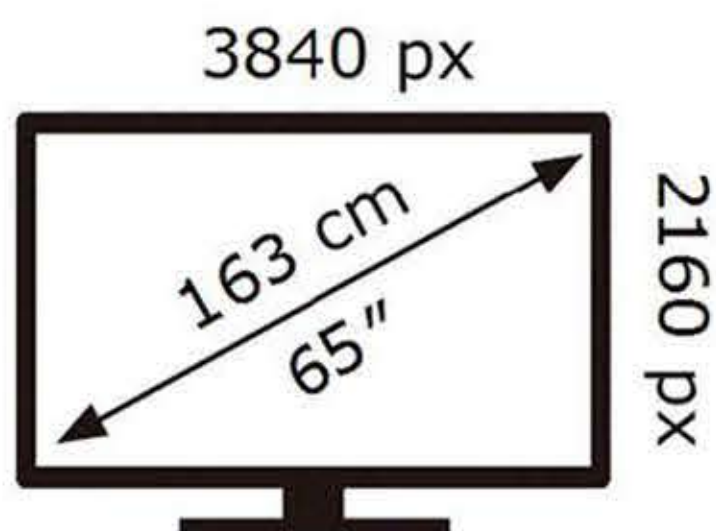

ENERG

SAMSUNG

QE65S85DAE

101 kWh/1000h

ABCDEF **G**

120 kWh/1000h

2019/2013