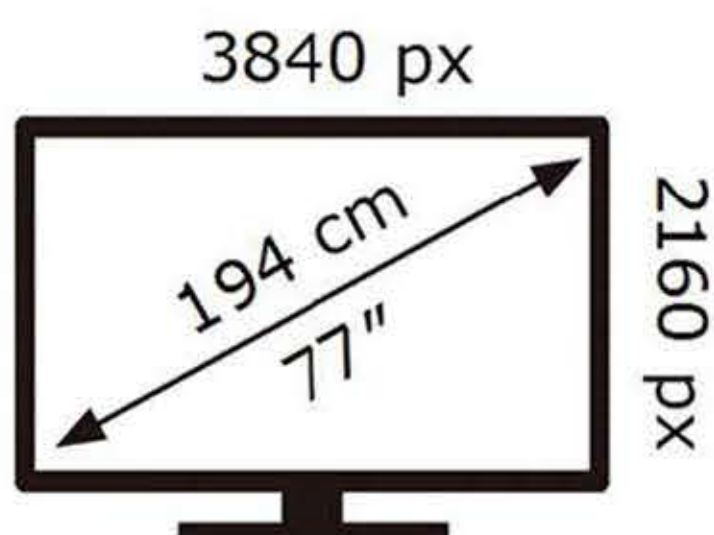

ENERG

SAMSUNG

QE77S85DAE

124 kWh/1000h

ABCDEF **G**

151 kWh/1000h

2019/2013