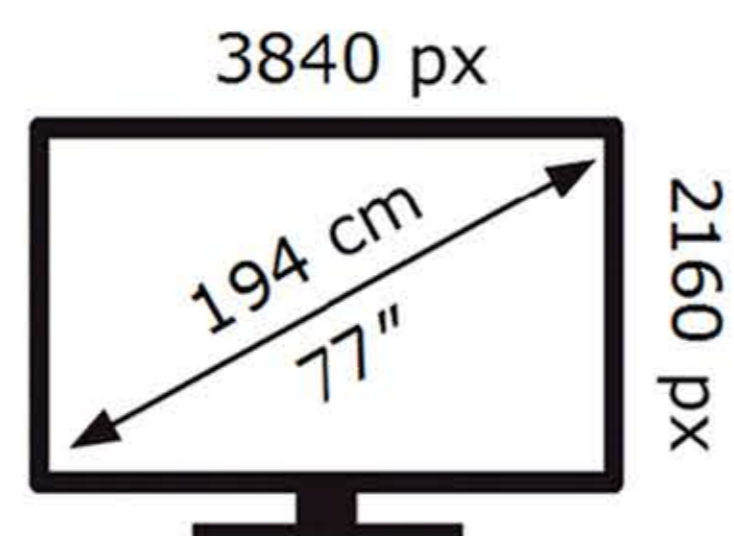

SAMSUNG

QE77S85DAE

**124** kWh/1000h

ABCDEF **G**

**151** kWh/1000h

2019/2013

SAMSUNG

QE77S85DAE