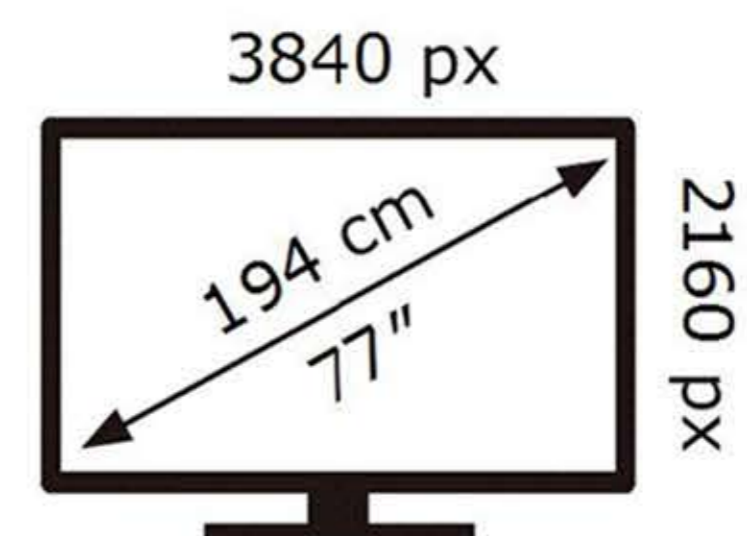

SAMSUNG

QE77S85DAE

124 kWh/1000h

ABCDEF **G**

151 kWh/1000h

2019/2013

SAMSUNG

QE77S85DAE

124 kWh/1000h

ABCDEF **G**

151 kWh/1000h

2019/2013