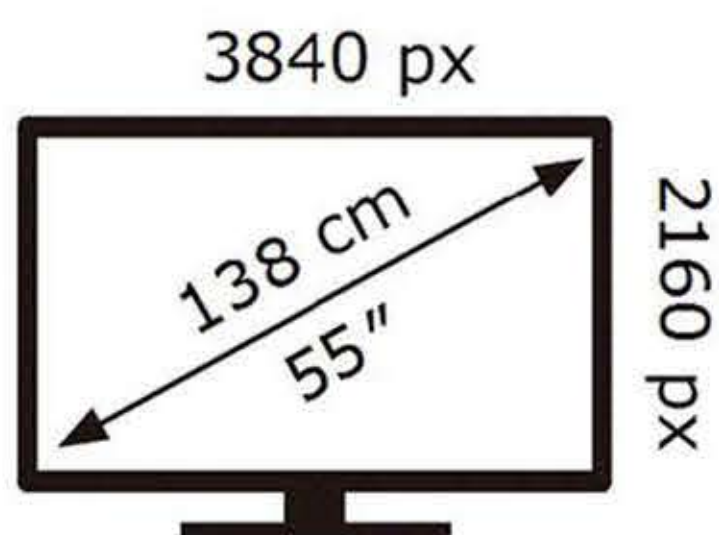

ENERG

SAMSUNG

QE55S85DAE

83 kWh/1000h

ABCDEF **G**

99 kWh/1000h

2019/2013