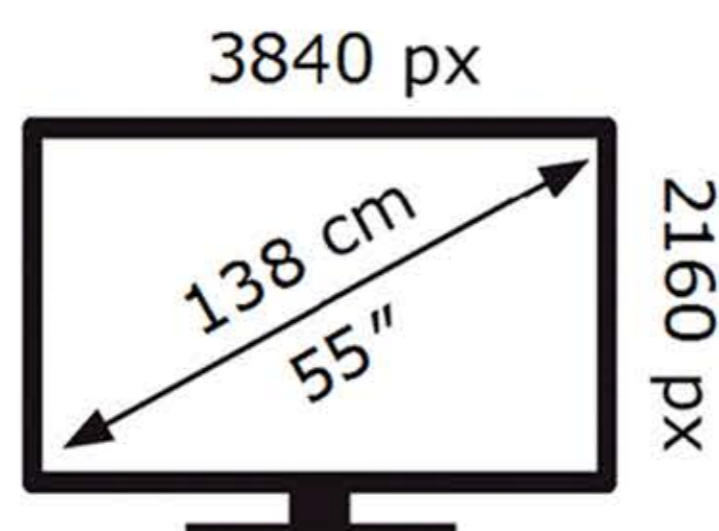

SAMSUNG

QE55S85DAE

83 kWh/1000h

ABCDEF **G**
HDR
99 kWh/1000h

2019/2013

SAMSUNG

QE55S85DAE

83 kWh/1000h