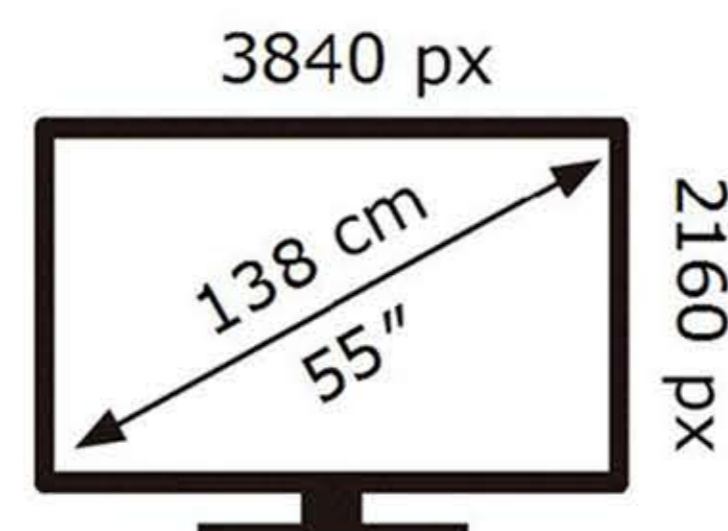

83 kWh/1000h

ABCDEF **G**
HDR
99 kWh/1000h