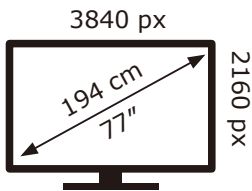

PHILIPS

77OLED759/12

124 kWh/1000h

2019/2013

PHILIPS

77OLED759/12

124 kWh/1000h

2019/2013