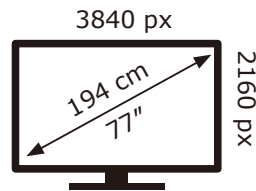

PHILIPS

77OLED759/12

124 kWh/1000h

2019/2013

PHILIPS

77OLED759/12

124 kWh/1000h

2019/2013