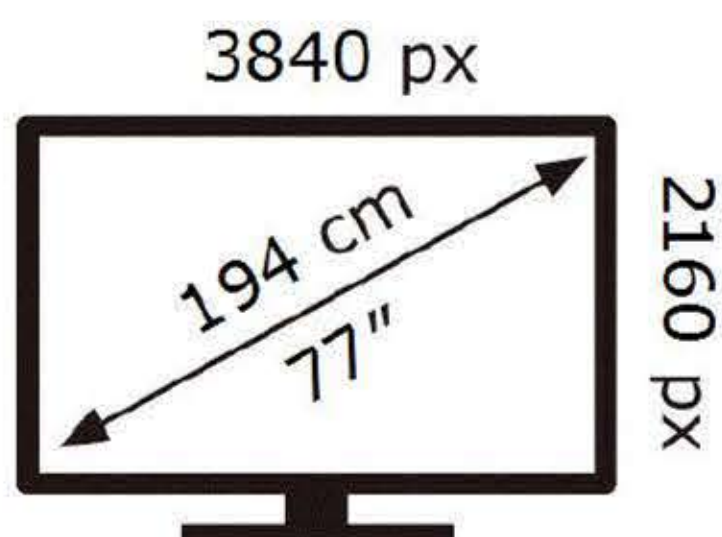

ENERGY

SAMSUNG

QE77S90DAE

126 kWh/1000h

ABCDEF **G**

161 kWh/1000h

2019/2013