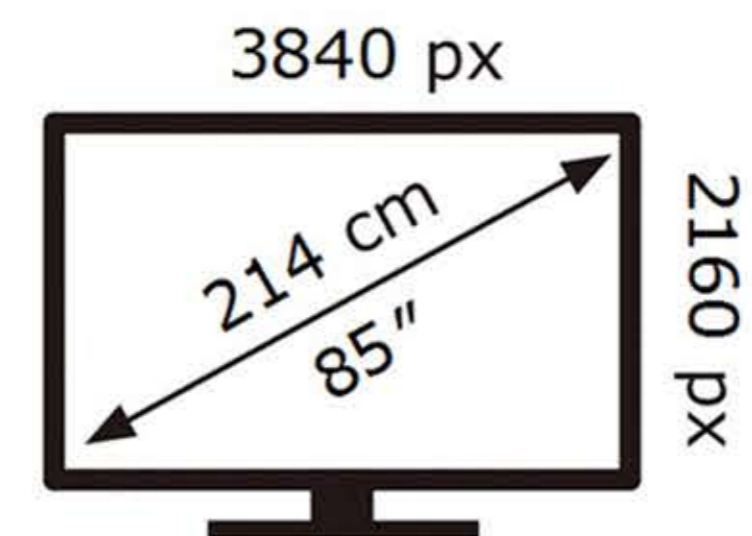

SAMSUNG

QE85QN95DAT

142 kWh/1000h

ABCDEF **G**

347 kWh/1000h

2019/2013

SAMSUNG

QE85QN95DAT

142 kWh/1000h

ABCDEF **G**

347 kWh/1000h

2019/2013