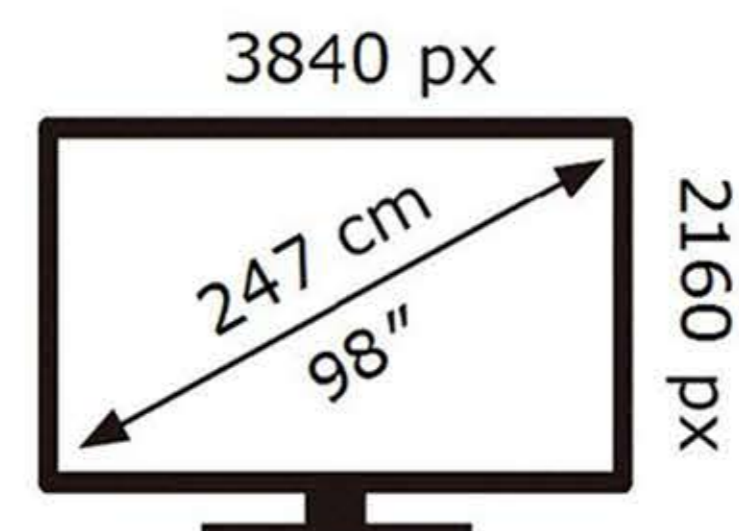

SAMSUNG

UE98DU9000U

178 kWh/1000h

ABCDEF **G**

498 kWh/1000h

2019/2013

SAMSUNG

UE98DU9000U

178 kWh/1000h

ABCDEF **G**

498 kWh/1000h

2019/2013