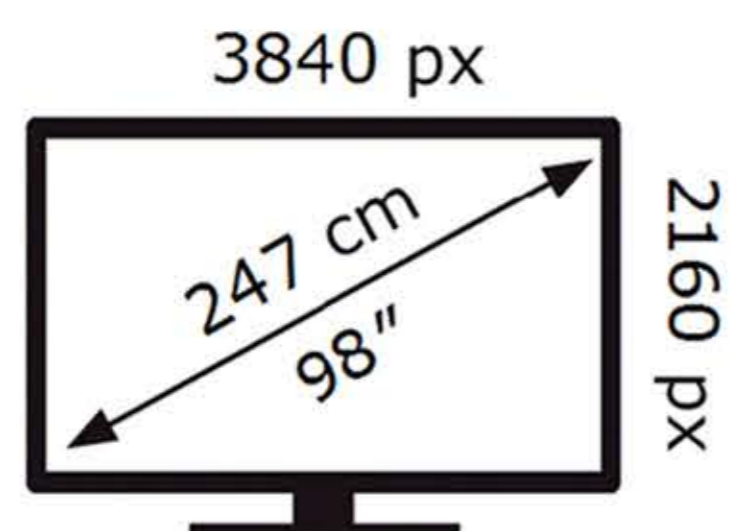

SAMSUNG

UE98DU9000U

**178** kWh/1000h

ABCDEF **G**

**498** kWh/1000h

2019/2013

SAMSUNG

UE98DU9000U