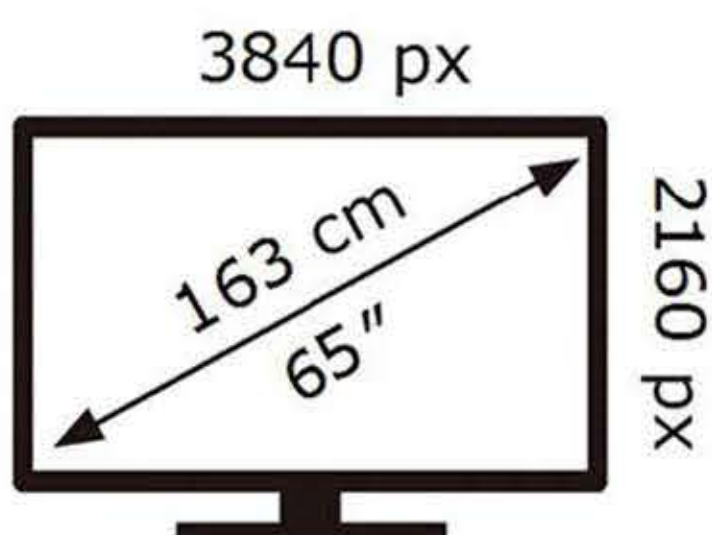

ENERG

SAMSUNG

QE65Q80DAT

105 kWh/1000h

ABCDEF **G**

269 kWh/1000h

2019/2013