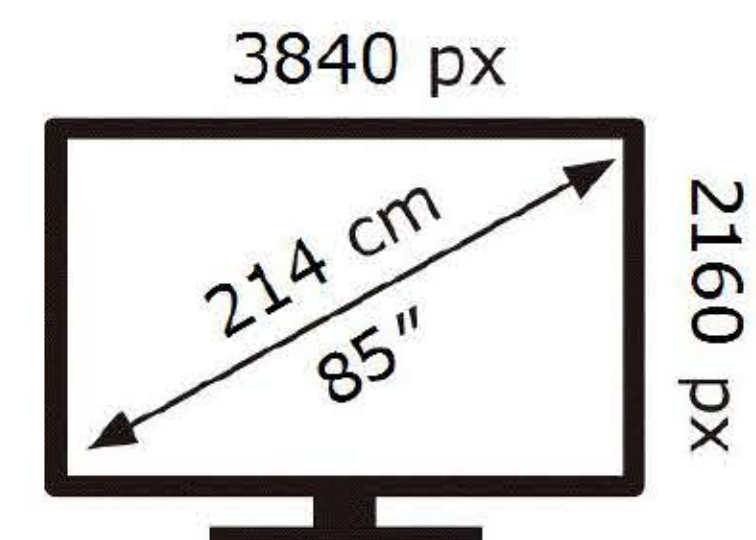

SAMSUNG

QE85LS03DAU

167 kWh/1000h

ABCDEF **G**

328 kWh/1000h

2019/2013

SAMSUNG

QE85LS03DAU

167 kWh/1000h

ABCDEF **G**

328 kWh/1000h

2019/2013