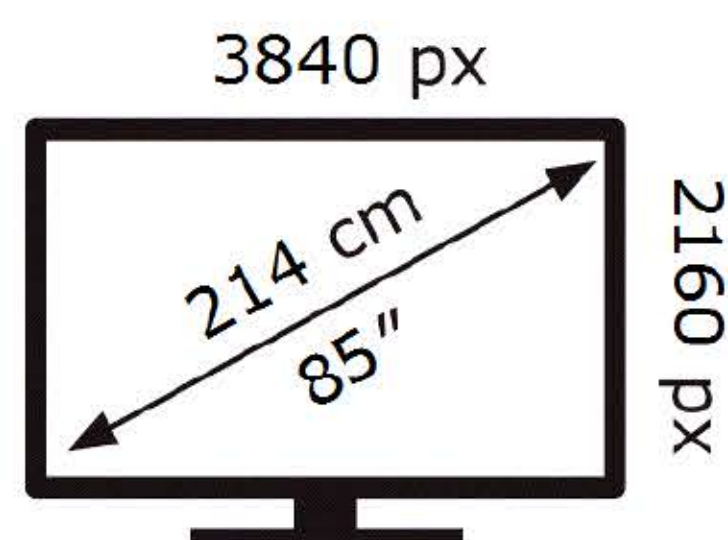

SAMSUNG

QE85LS03DAU

**167** kWh/1000h

ABCDEF **G**

**328** kWh/1000h

2019/2013

SAMSUNG

QE85LS03DAU