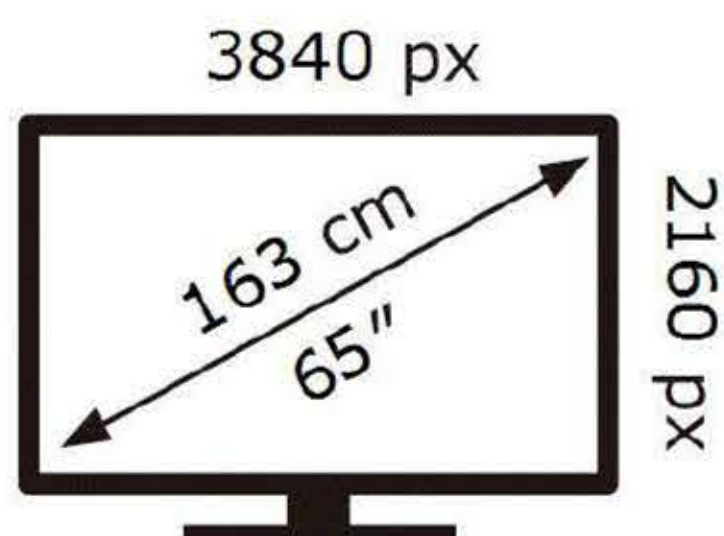

ENERG

SAMSUNG

QE65LS03DAU

109 kWh/1000h

ABCDEF **G**

229 kWh/1000h

2019/2013