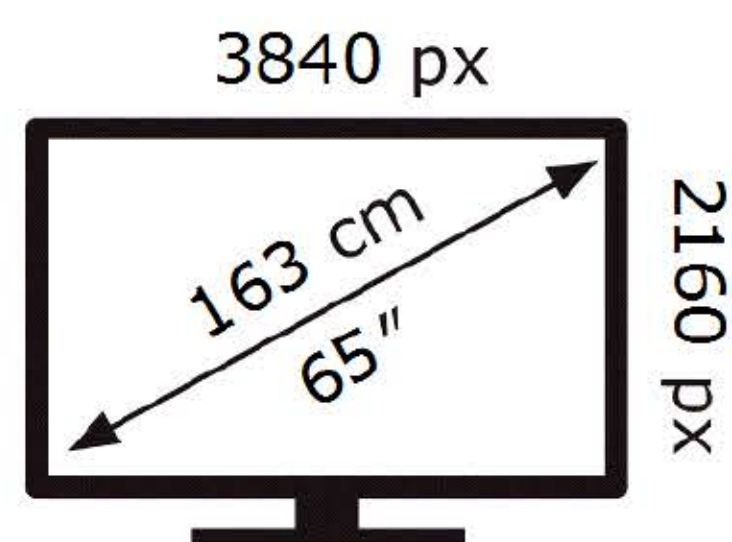

ENERG

SAMSUNG

QE65LS03DAU

109 kWh/1000h

ABCDEF **G**

229 kWh/1000h

2019/2013

ENERG