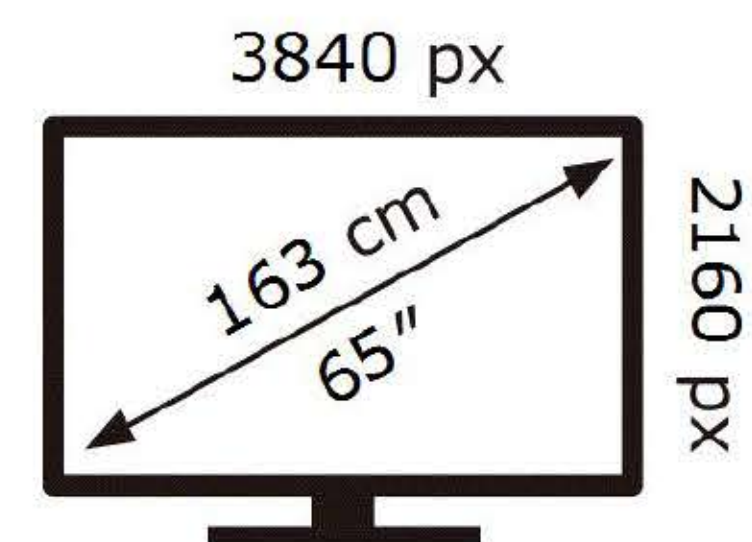

SAMSUNG

QE65LS03DAU

109 kWh/1000h

ABCDEF **G**

229 kWh/1000h

2019/2013