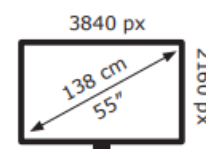

83 kWh/1000h

ABCDEF**G**
HDR
169 kWh/1000h