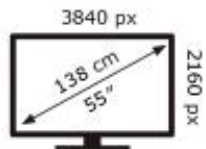

Energy Label for customers in
England, Scotland and Wales

Energy Label for customers in
Republic of Ireland and
Northern Ireland

SAMSUNG

QE55LS03DAU

83 kWh/1000h

ABCDEF**G**
HDR
169 kWh/1000h

2019/2013

Samsung