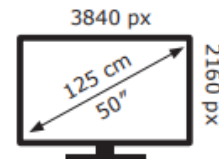

70 kWh/1000h

ABCDEF **G**
HDR
124 kWh/1000h