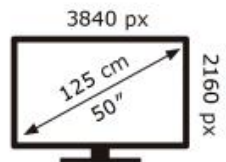

Energy Label for customers in  
England, Scotland and Wales

Energy Label for customers in  
Republic of Ireland and  
Northern Ireland

SAMSUNG

QE50LS03DAU

**70** kWh/1000h

ABCDEF **G**  
**HDR**  
**124** kWh/1000h