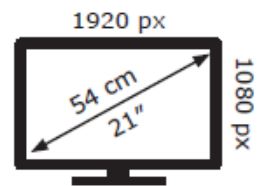

LG Electronics

22MR410

15 kWh/1000h

2019/2013

LG Electronics

22MR410

15 kWh/1000h

2019/2013