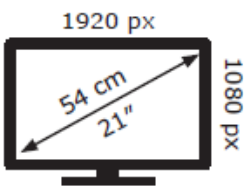

LG Electronics

22MR410

15 kWh/1000h

2019/2013

LG Electronics

22MR410

15 kWh/1000h

2019/2013