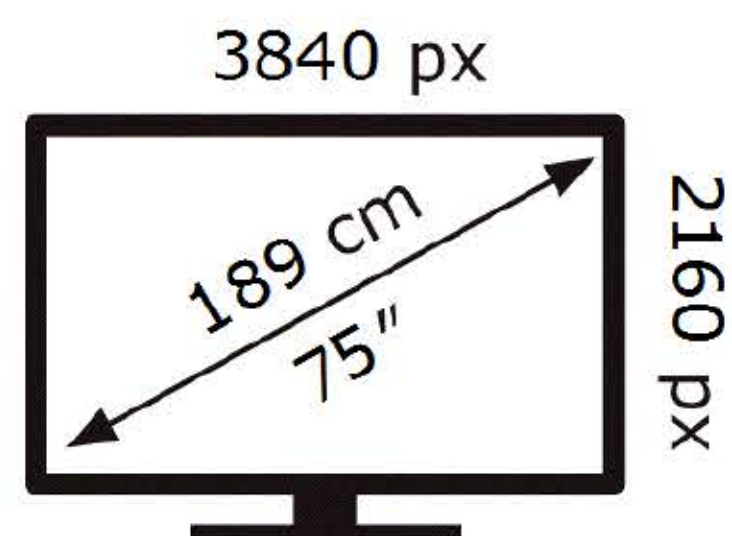

ENERG ⚡

SAMSUNG

QE75LS03DAU

129 kWh/1000h

ABCDEF **G**

264 kWh/1000h

2019/2013

ENERG ⚡