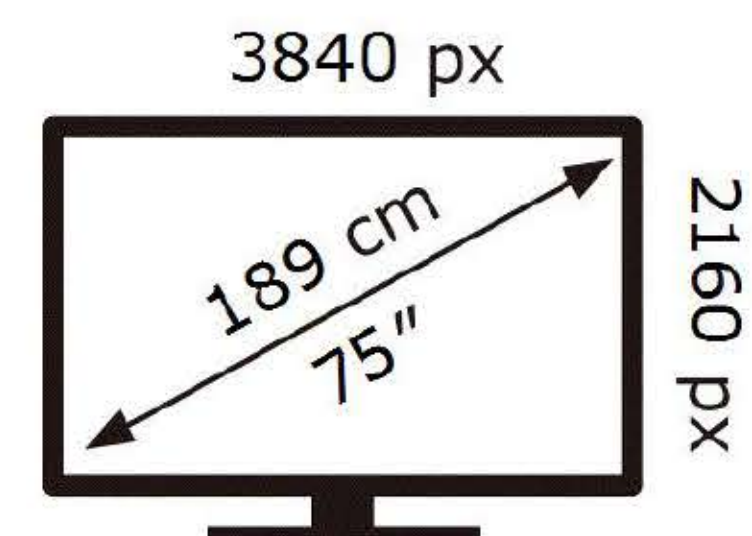

SAMSUNG

QE75LS03DAU

129 kWh/1000h

ABCDEF **G**

264 kWh/1000h

2019/2013