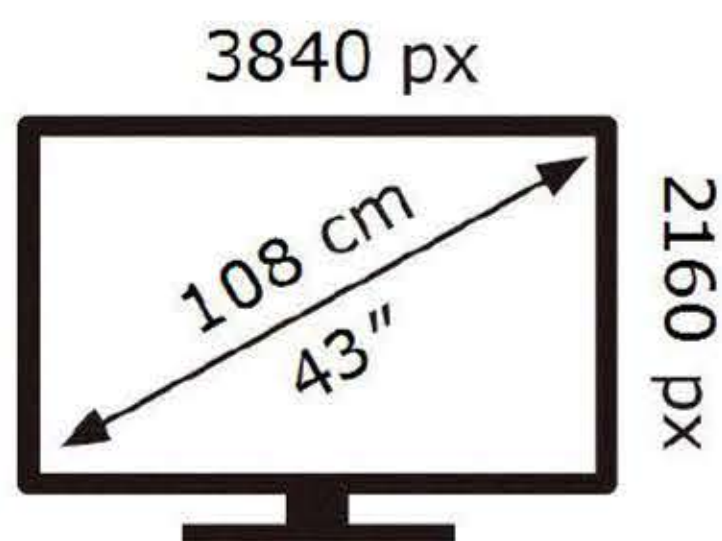

ENERGY

SAMSUNG

QE43LS03DAU

53 kWh/1000h

ABCDEF **G**

112 kWh/1000h

2019/2013