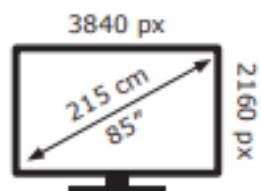

TCL

85C805X1

150 kWh/1000h

ABCDEF**G**

470 kWh/1000h

2019/2013

TCL

85C805X1