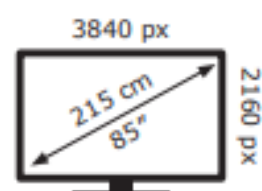

TCL

85C805X1

150 kWh/1000h

ABCDEF**G**

470 kWh/1000h

2019/2013

TCL

85C805X1

150 kWh/1000h

ABCDEF**G**

470 kWh/1000h

2019/2013