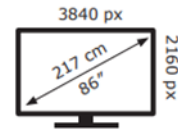

LG Electronics

86QNE85T6C

104 kWh/1000h

ABCDEF**G**

260 kWh/1000h

2019/2013

LG Electronics

86QNE85T6C

104 kWh/1000h

ABCDEF**G**

260 kWh/1000h

2019/2013