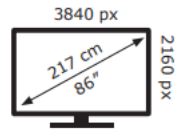

LG Electronics

86QNE85T6C

104 kWh/1000h

ABCDEF**G**

260 kWh/1000h

2019/2013

LG Electronics

86QNE85T6C