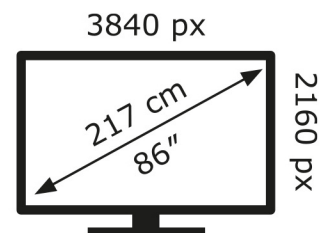

LG Electronics

86QNED80T6A

131 kWh/1000h

ABCDEF**G**

252 kWh/1000h

2019/2013

LG Electronics

86QNED80T6A

131 kWh/1000h

ABCDEF**G**

252 kWh/1000h

2019/2013