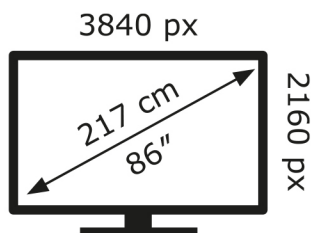

LG Electronics

86QNED80T6A

131 kWh/1000h

ABCDEF**G**

252 kWh/1000h

2019/2013

LG Electronics

86QNED80T6A