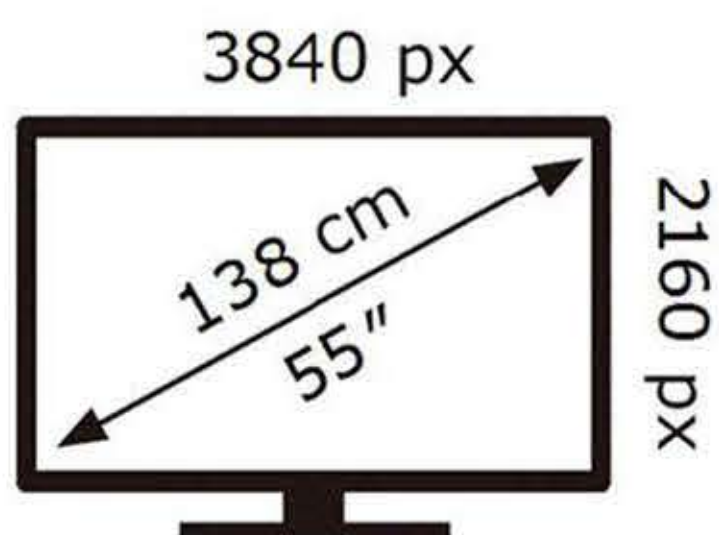

ENERG

SAMSUNG

QE55QN90DAT

77 kWh/1000h

ABCDEF **G**

174 kWh/1000h

2019/2013