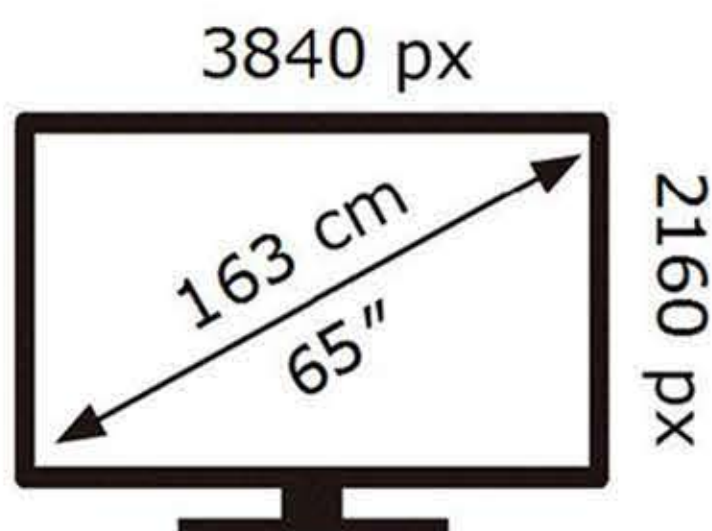

ENERG

SAMSUNG

QE65QN90DAT

90 kWh/1000h

ABCDEF **G**

210 kWh/1000h

2019/2013