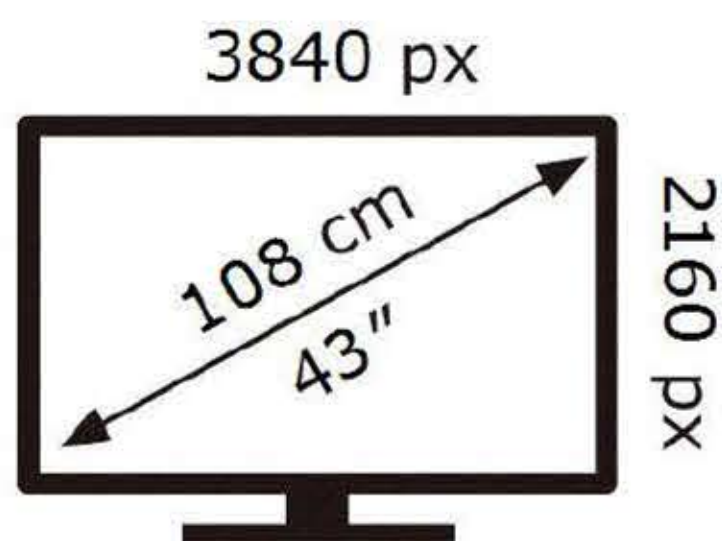

ENERG

SAMSUNG

QE43Q60DAU

50 kWh/1000h

ABCDEF **G**

HDR

101 kWh/1000h

2019/2013