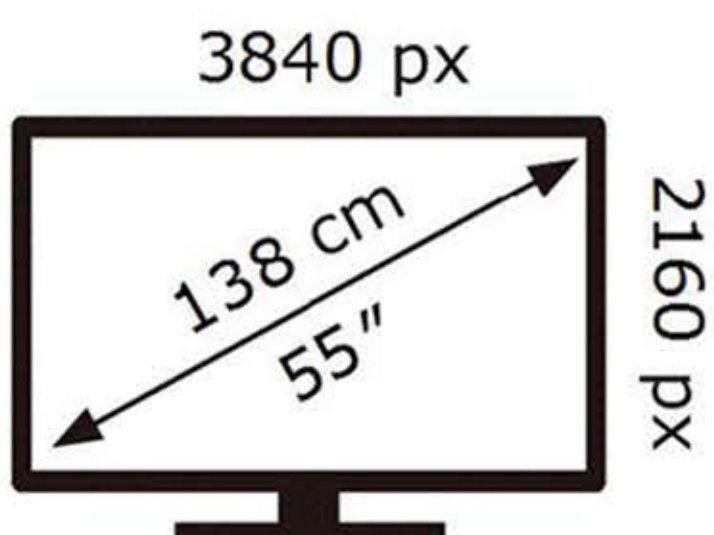

ENERGY

SAMSUNG

QE55Q60DAU

63 kWh/1000h

ABCDEF **G**

126 kWh/1000h

2019/2013