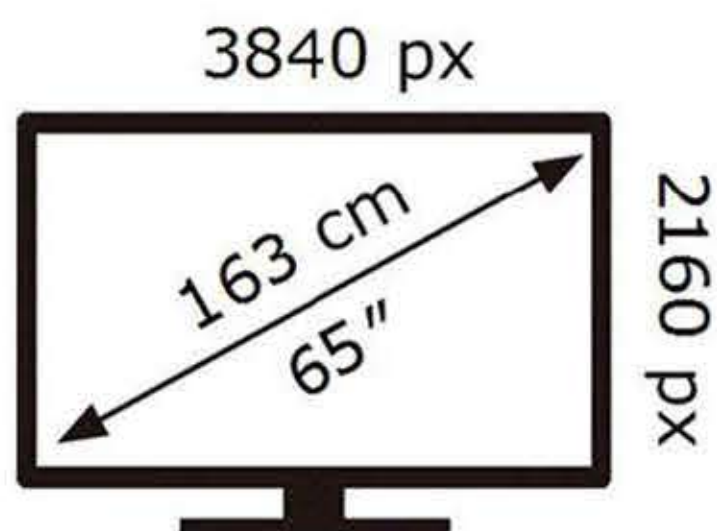

ENERG

SAMSUNG

QE65Q60DAU

69 kWh/1000h

ABCDEF **G**

160 kWh/1000h

2019/2013