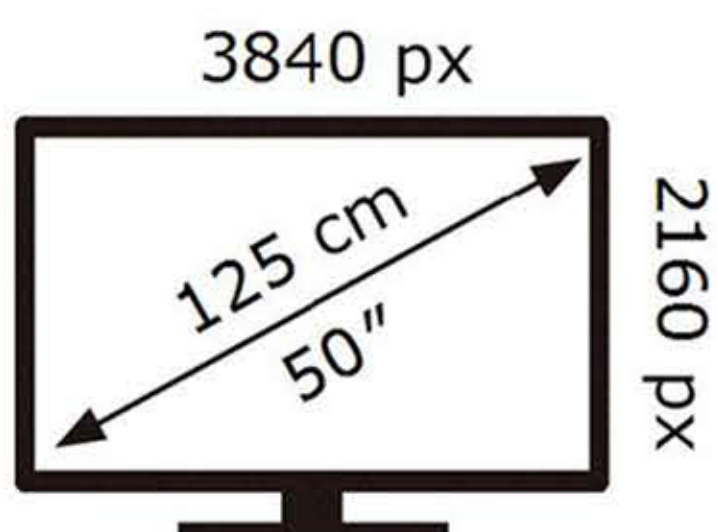

ENERG

SAMSUNG

QE50Q80DAT

69 kWh/1000h

ABCDEF **G**

202 kWh/1000h

2019/2013