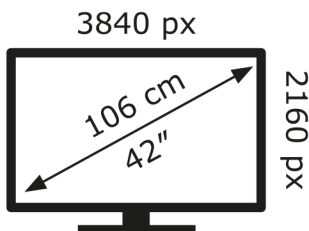

ENERGY

LG Electronics

OLED42C44LA

52 kWh/1000h

ABCDEF**G**

90 kWh/1000h

2019/2013