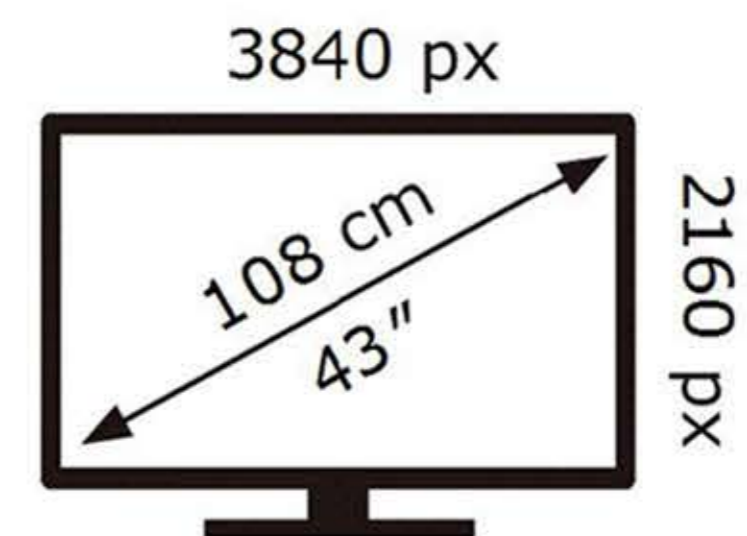

ENERG

SAMSUNG

QE43LS01DAU

54 kWh/1000h

ABCDEF **G**

HDR

117 kWh/1000h

2019/2013