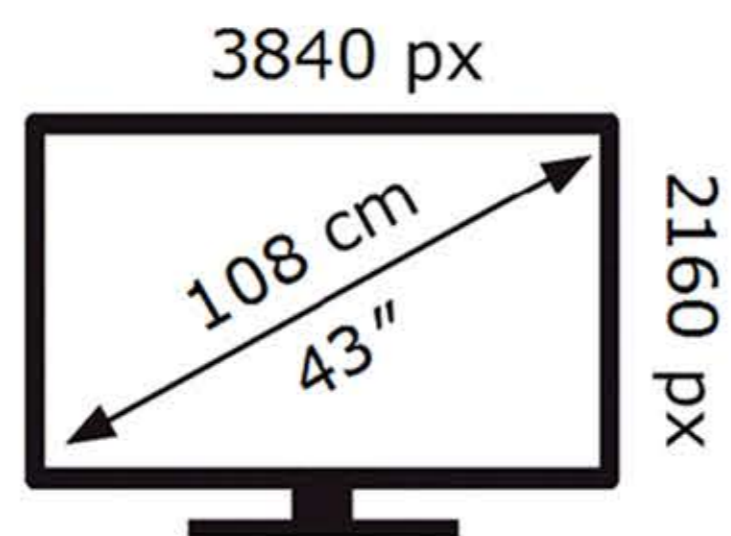

ENERG

SAMSUNG

QE43LS01DAU

54 kWh/1000h

ABCDEF **G**

HDR

117 kWh/1000h

2019/2013