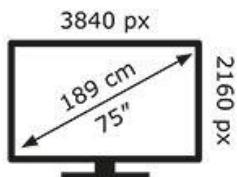

# ENERG

LG Electronics

75NANO81T6A

**131** kWh/1000h

ABCDEF**G**

**206** kWh/1000h

2019/2013