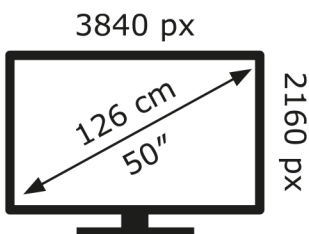

ENERGY

LG Electronics

50QNE80T6A

65 kWh/1000h

ABCDEF**G**

99 kWh/1000h

2019/2013