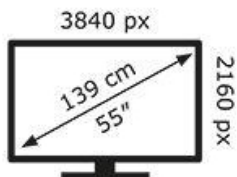

ENERG

LG Electronics

55NANO81T6A

84 kWh/1000h

ABCDEF**G**

129 kWh/1000h

2019/2013