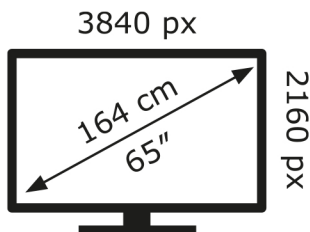

ENERG

LG Electronics

OLED65C44LA

97 kWh/1000h

ABCDEF**G**

211 kWh/1000h

2019/2013