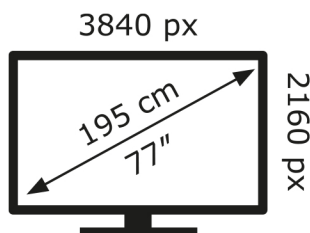

# ENERG

LG Electronics

OLED77C44LA

**126** kWh/1000h

ABCDEF**G**

**274** kWh/1000h

2019/2013