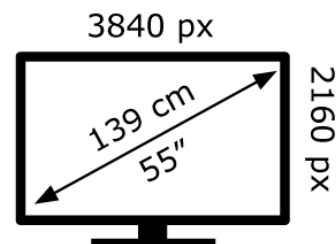

SONY®

K-55XR80

72 kWh/1000h

ABCDEF **G**

93 kWh/1000h

2019/2013