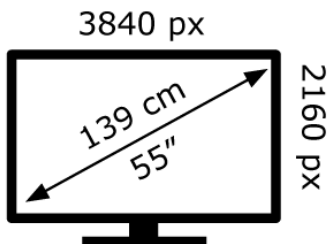

ENERG

SONY®

K-55XR80

72 kWh/1000h

ABCDEF **G**

93 kWh/1000h

2019/2013

ENERG