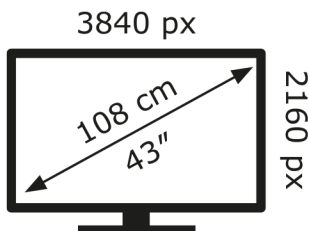

# ENERGY

LG Electronics

43UT80006LA

**54** kWh/1000h

ABCDEF**G**

**83** kWh/1000h

2019/2013