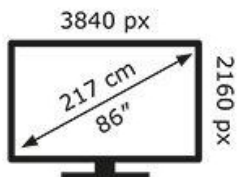

ENERG

LG Electronics

86NANO81T6A

170 kWh/1000h

ABCDEF**G**

264 kWh/1000h

2019/2013