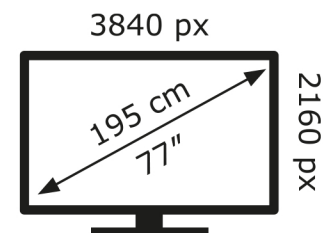

LG Electronics

OLED77G45LW

124 kWh/1000h

ABCDEF**G**

311 kWh/1000h

2019/2013

LG Electronics

OLED77G45LW

124 kWh/1000h

ABCDEF**G**

311 kWh/1000h

2019/2013