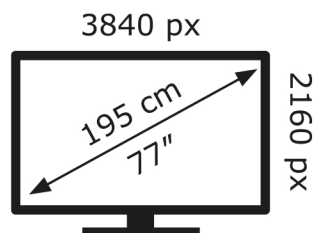

LG Electronics

OLED77G45LW

124 kWh/1000h

ABCDEF**G**

311 kWh/1000h

2019/2013

LG Electronics

OLED77G45LW