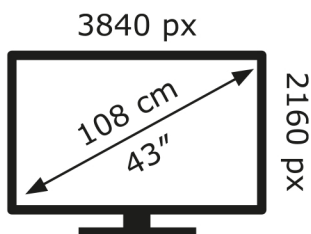

ENERG

LG Electronics

43QNED80T6A

54 kWh/1000h

ABCDEF**G**

91 kWh/1000h

2019/2013