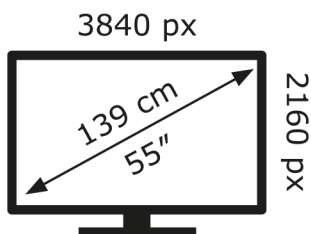

ENERGY

LG Electronics

55UT81006LA

81 kWh/1000h

ABCDEF**G**

121 kWh/1000h

2019/2013