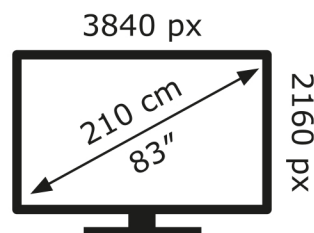

ENERG

LG Electronics

OLED83C44LA

150 kWh/1000h

ABCDEF**G**

283 kWh/1000h

2019/2013