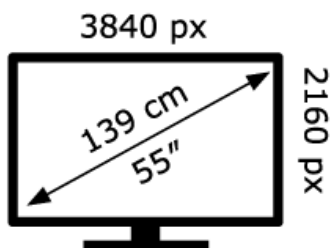

ENERGY

SONY®

K-55XR70

64 kWh/1000h

ABCDEF **G**

97 kWh/1000h

2019/2013

ENERGY