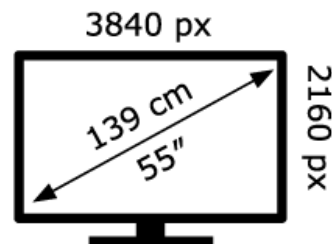

SONY®

K-55XR70

64 kWh/1000h

ABCDEF **G**

97 kWh/1000h

2019/2013