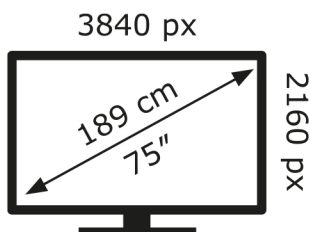

# ENERG

LG Electronics

75QNED80T6A

**102** kWh/1000h

ABCDEF**G**

**208** kWh/1000h

2019/2013