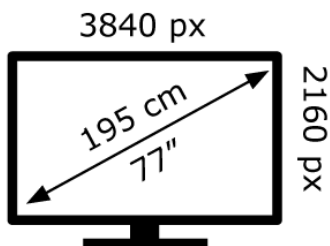

ENERG

SONY®

K-77XR80

107 kWh/1000h

ABCDEF **G**

142 kWh/1000h

2019/2013

ENERG