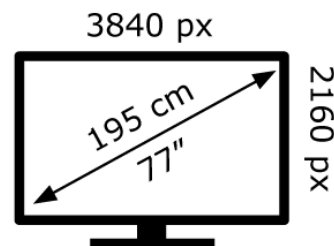

SONY®

K-77XR80

107 kWh/1000h

ABCDEF **G**

142 kWh/1000h

2019/2013