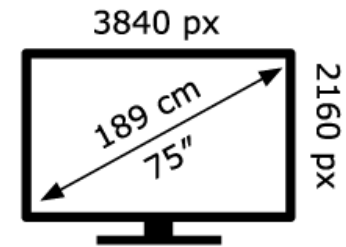

SONY®

K-75XR70

79 kWh/1000h

ABCDE **F**G

124 kWh/1000h

2019/2013