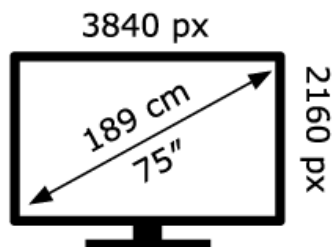

ENERG

SONY®

K-75XR70

79 kWh/1000h

ABCDE **F**G

124 kWh/1000h

2019/2013

ENERG