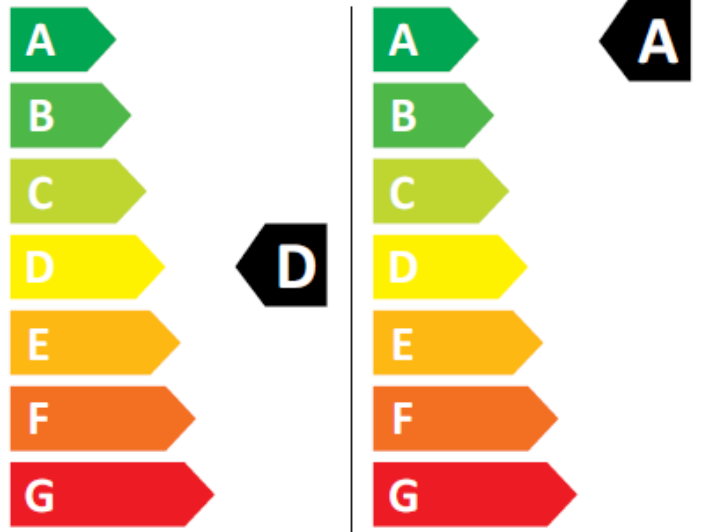

Haier HWD100-BD14979NU1

Haier HWD100-BD14979NU1

306 kWh / 100 cycles

51 kWh / 100 cycles

306 kWh / 100 cycles

51 kWh / 100 cycles

6,0 kg 10,0 kg

6,0 kg 10,0 kg