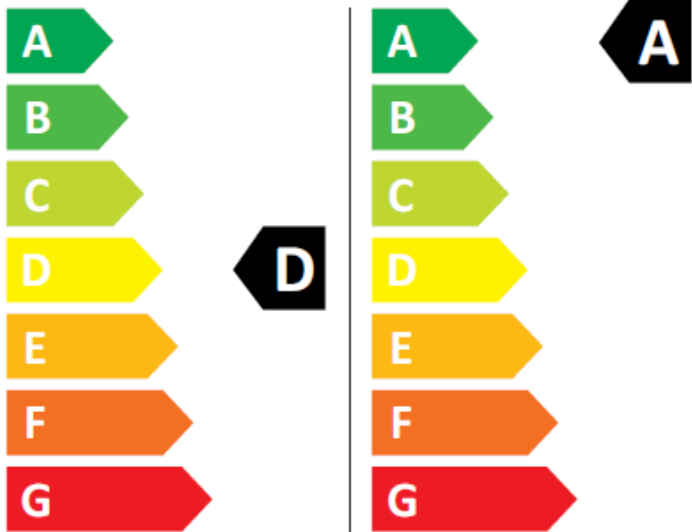

Haier HWD100-BD14979NU1

Haier HWD100-BD14979NU1

306 kWh / 100 cycles

51 kWh / 100 cycles

306 kWh / 100 cycles

51 kWh / 100 cycles

6,0 kg 10,0 kg

6,0 kg 10,0 kg