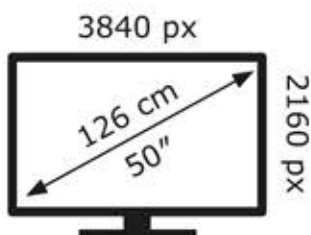

ENERG

LG Electronics

50UT81006LA

65 kWh/1000h

ABCDEF**G**

99 kWh/1000h

2019/2013