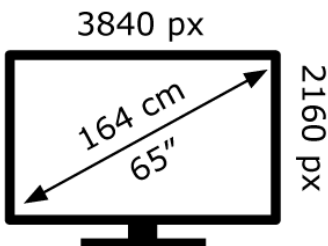

ENERGY

SONY®

K-65XR80

83 kWh/1000h

ABCDEF **G**

110 kWh/1000h

2019/2013

ENERGY