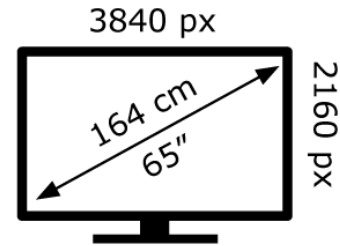

SONY®

K-65XR80

83 kWh/1000h

ABCDEF **G**

110 kWh/1000h

2019/2013